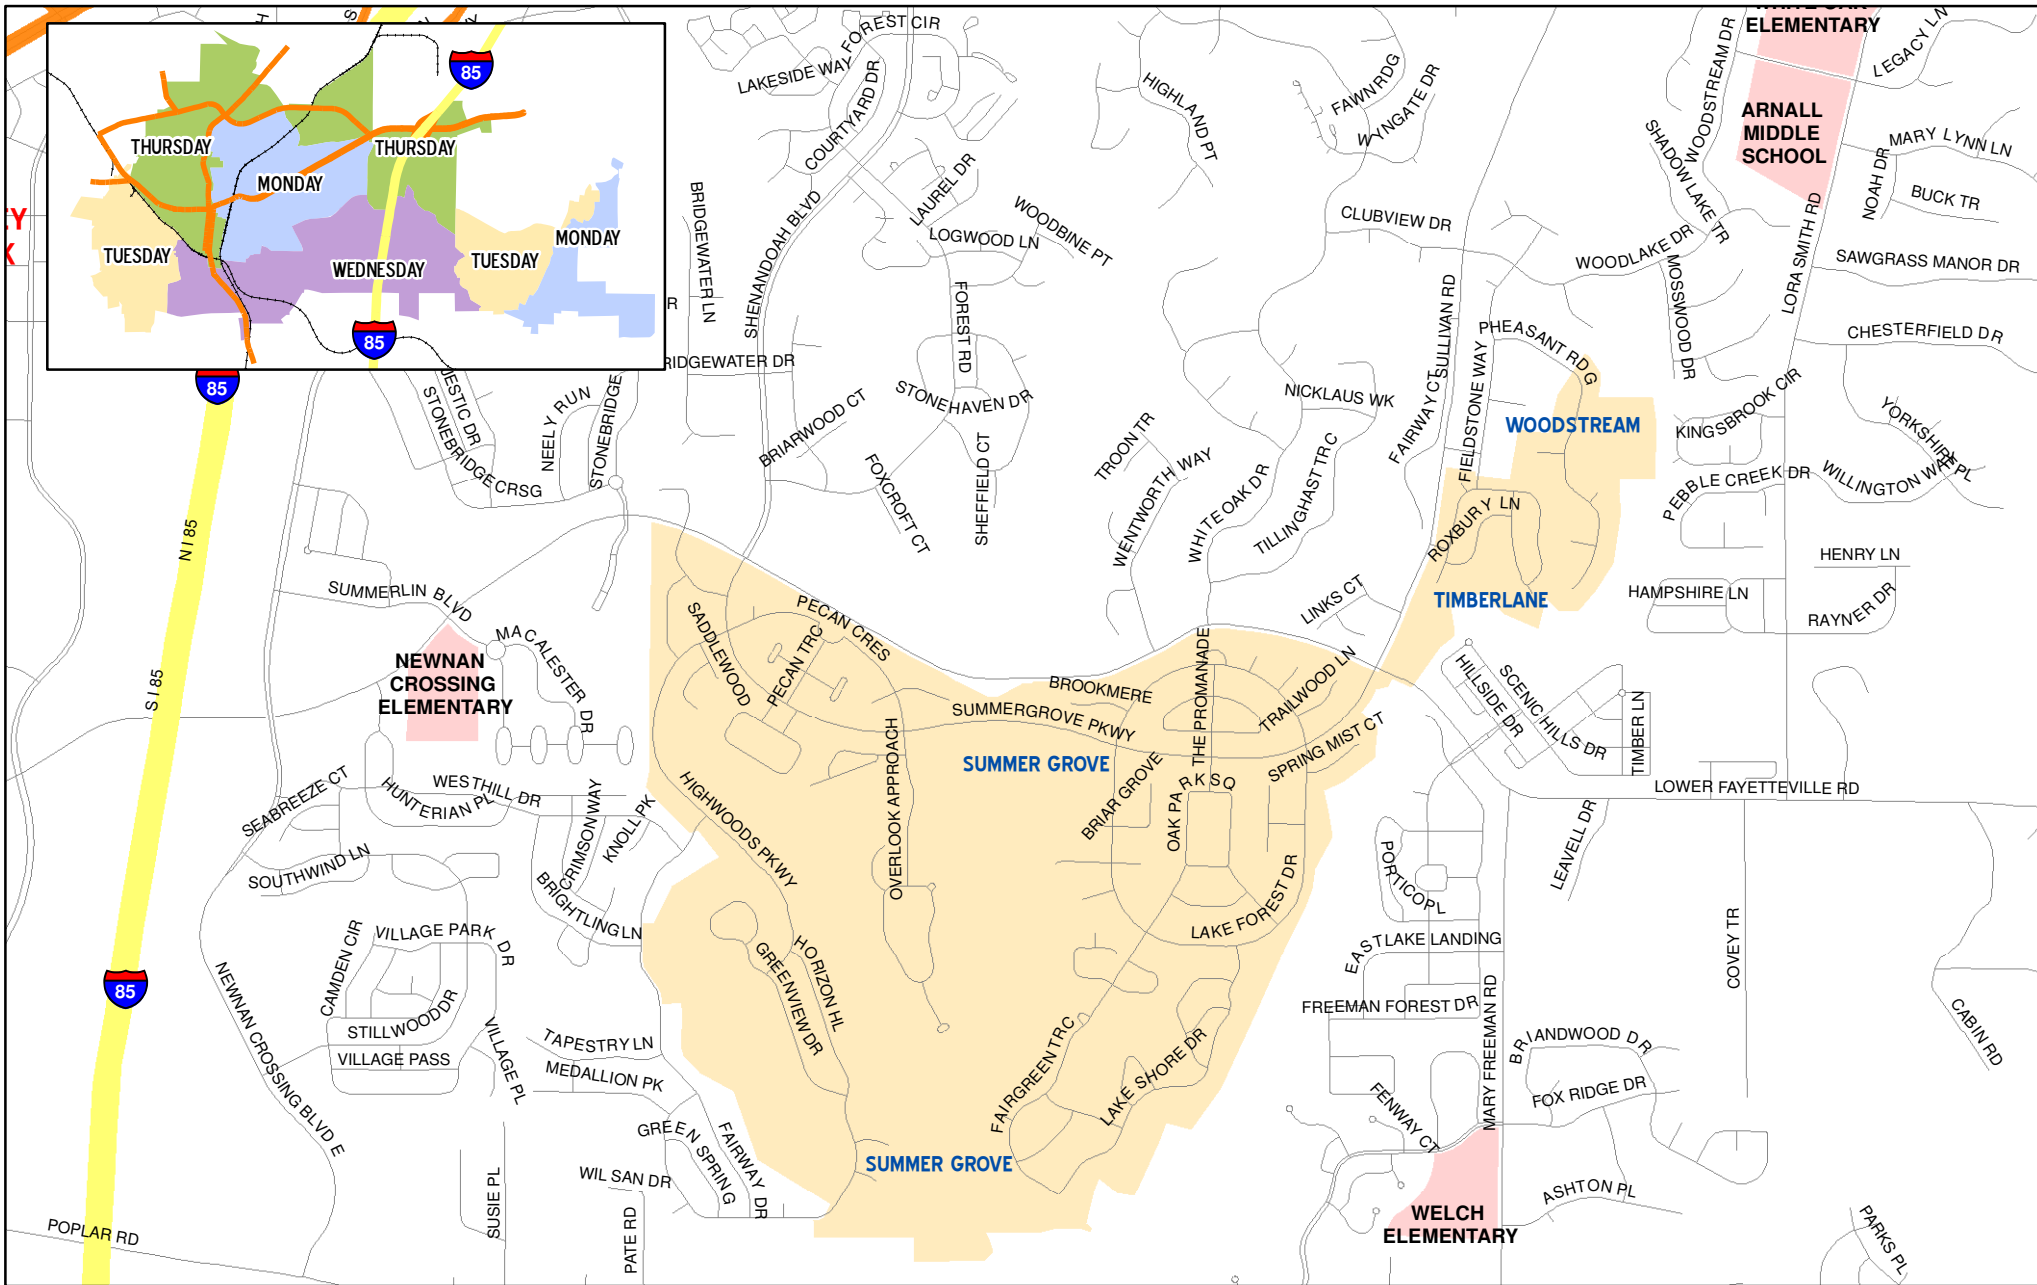

Thursday Pick-up

Interstate

Major Roads

Local Roads

Railroads

Schools

CITY OF NEWNAN

Sanitation Service Days
TUESDAY PICK-UP

WASTE INDUSTRIES
6905 ROOSEVELT HWY
FAIRBURN, GA 30213
P: 770-474-9273

www.wasteindustries.com

1 inch = 2,000 feet

SERVICE AREAS

- Monday Pick-up
- Wednesday Pick-up
- Tuesday Pick-up
- Thursday Pick-up

- Interstate
- Major Roads
- Local Roads
- Railroads
- Schools

CITY OF NEWNAN

Sanitation Service Days
WEDNESDAY PICK-UP

WASTE INDUSTRIES
6905 ROOSEVELT HWY
FAIRBURN, GA 30213
P: 770-474-9273

www.wasteindustries.com

NORTH
1:28,000

1 inch = 2,333 feet

SERVICE AREAS

- Monday Pick-up
- Wednesday Pick-up
- Tuesday Pick-up
- Thursday Pick-up

- Interstate
- Major Roads
- Local Roads
- Railroads
- Schools

CITY OF NEWNAN

Sanitation Service Days THURSDAY PICK-UP

WASTE INDUSTRIES
6905 ROOSEVELT HWY
FAIRBURN, GA 30213
P: 770-474-9273

www.wasteindustries.com