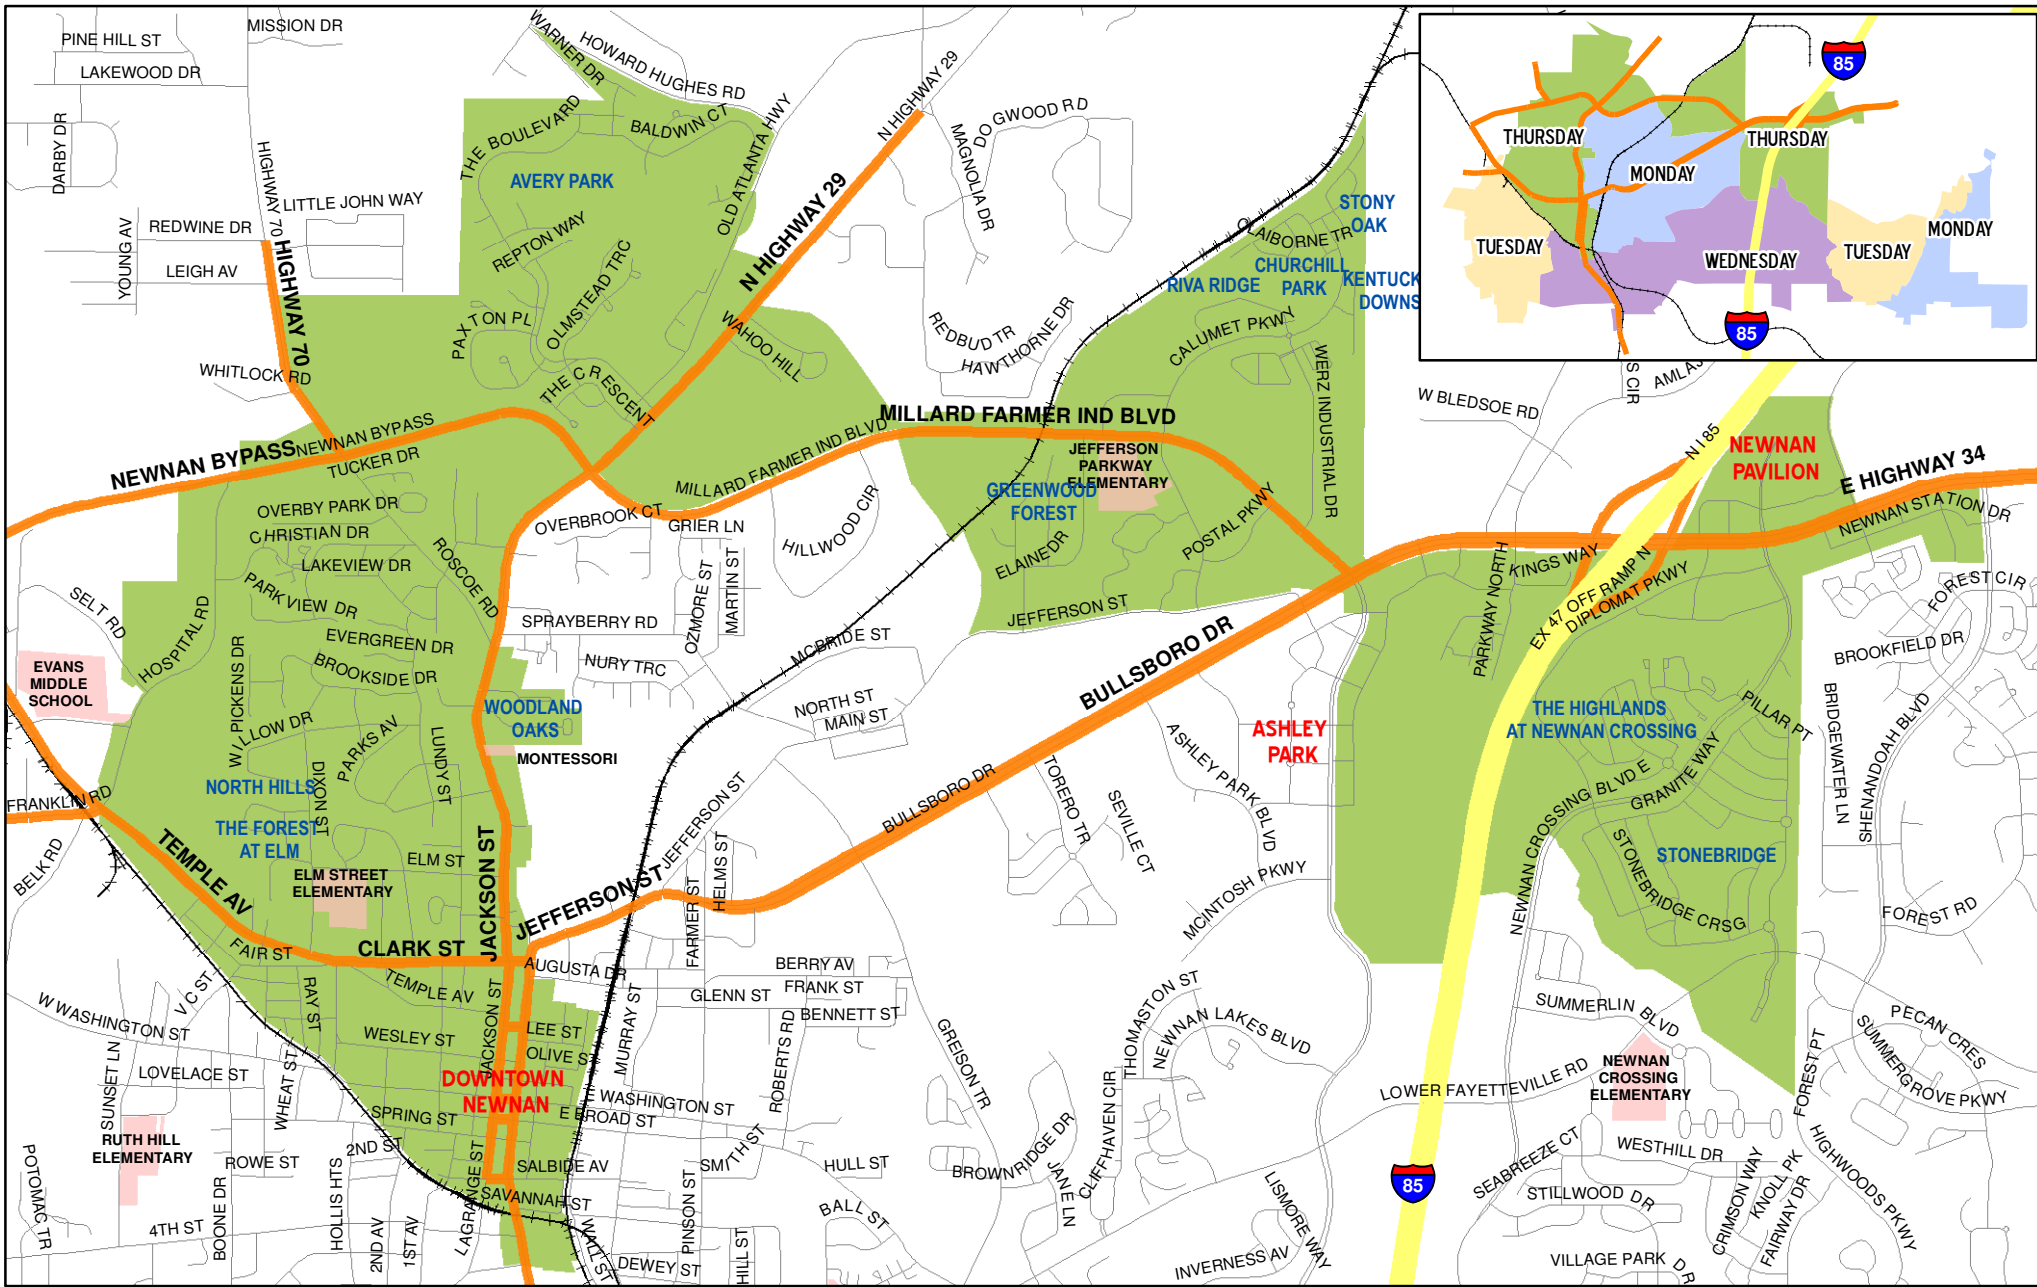

- Interstate
- Major Roads
- Local Roads
- Railroads
- Schools

CITY OF NEWNAN

Sanitation Service Days MONDAY PICK-UP

WASTE INDUSTRIES
6905 ROOSEVELT HWY
FAIRBURN, GA 30213
P: 770-474-9273

www.wasteindustries.com

WASTE INDUSTRIES
6905 ROOSEVELT HWY
FAIRBURN, GA 30213
P: 770-474-9273

www.wasteindustries.com

1 inch = 2,000 feet

SERVICE AREAS

- Monday Pick-up
- Wednesday Pick-up
- Tuesday Pick-up
- Thursday Pick-up

- Interstate
- Major Roads
- Local Roads
- Railroads
- Schools

CITY OF NEWNAN

Sanitation Service Days
WEDNESDAY PICK-UP

WASTE INDUSTRIES
6905 ROOSEVELT HWY
FAIRBURN, GA 30213
P: 770-474-9273

www.wasteindustries.com

NORTH
1:28,000

1 inch = 2,333 feet

SERVICE AREAS

- Monday Pick-up
- Wednesday Pick-up
- Tuesday Pick-up
- Thursday Pick-up

- Interstate
- Major Roads
- Local Roads
- Railroads
- Schools

CITY OF NEWNAN

Sanitation Service Days THURSDAY PICK-UP

WASTE INDUSTRIES
6905 ROOSEVELT HWY
FAIRBURN, GA 30213
P: 770-474-9273

www.wasteindustries.com