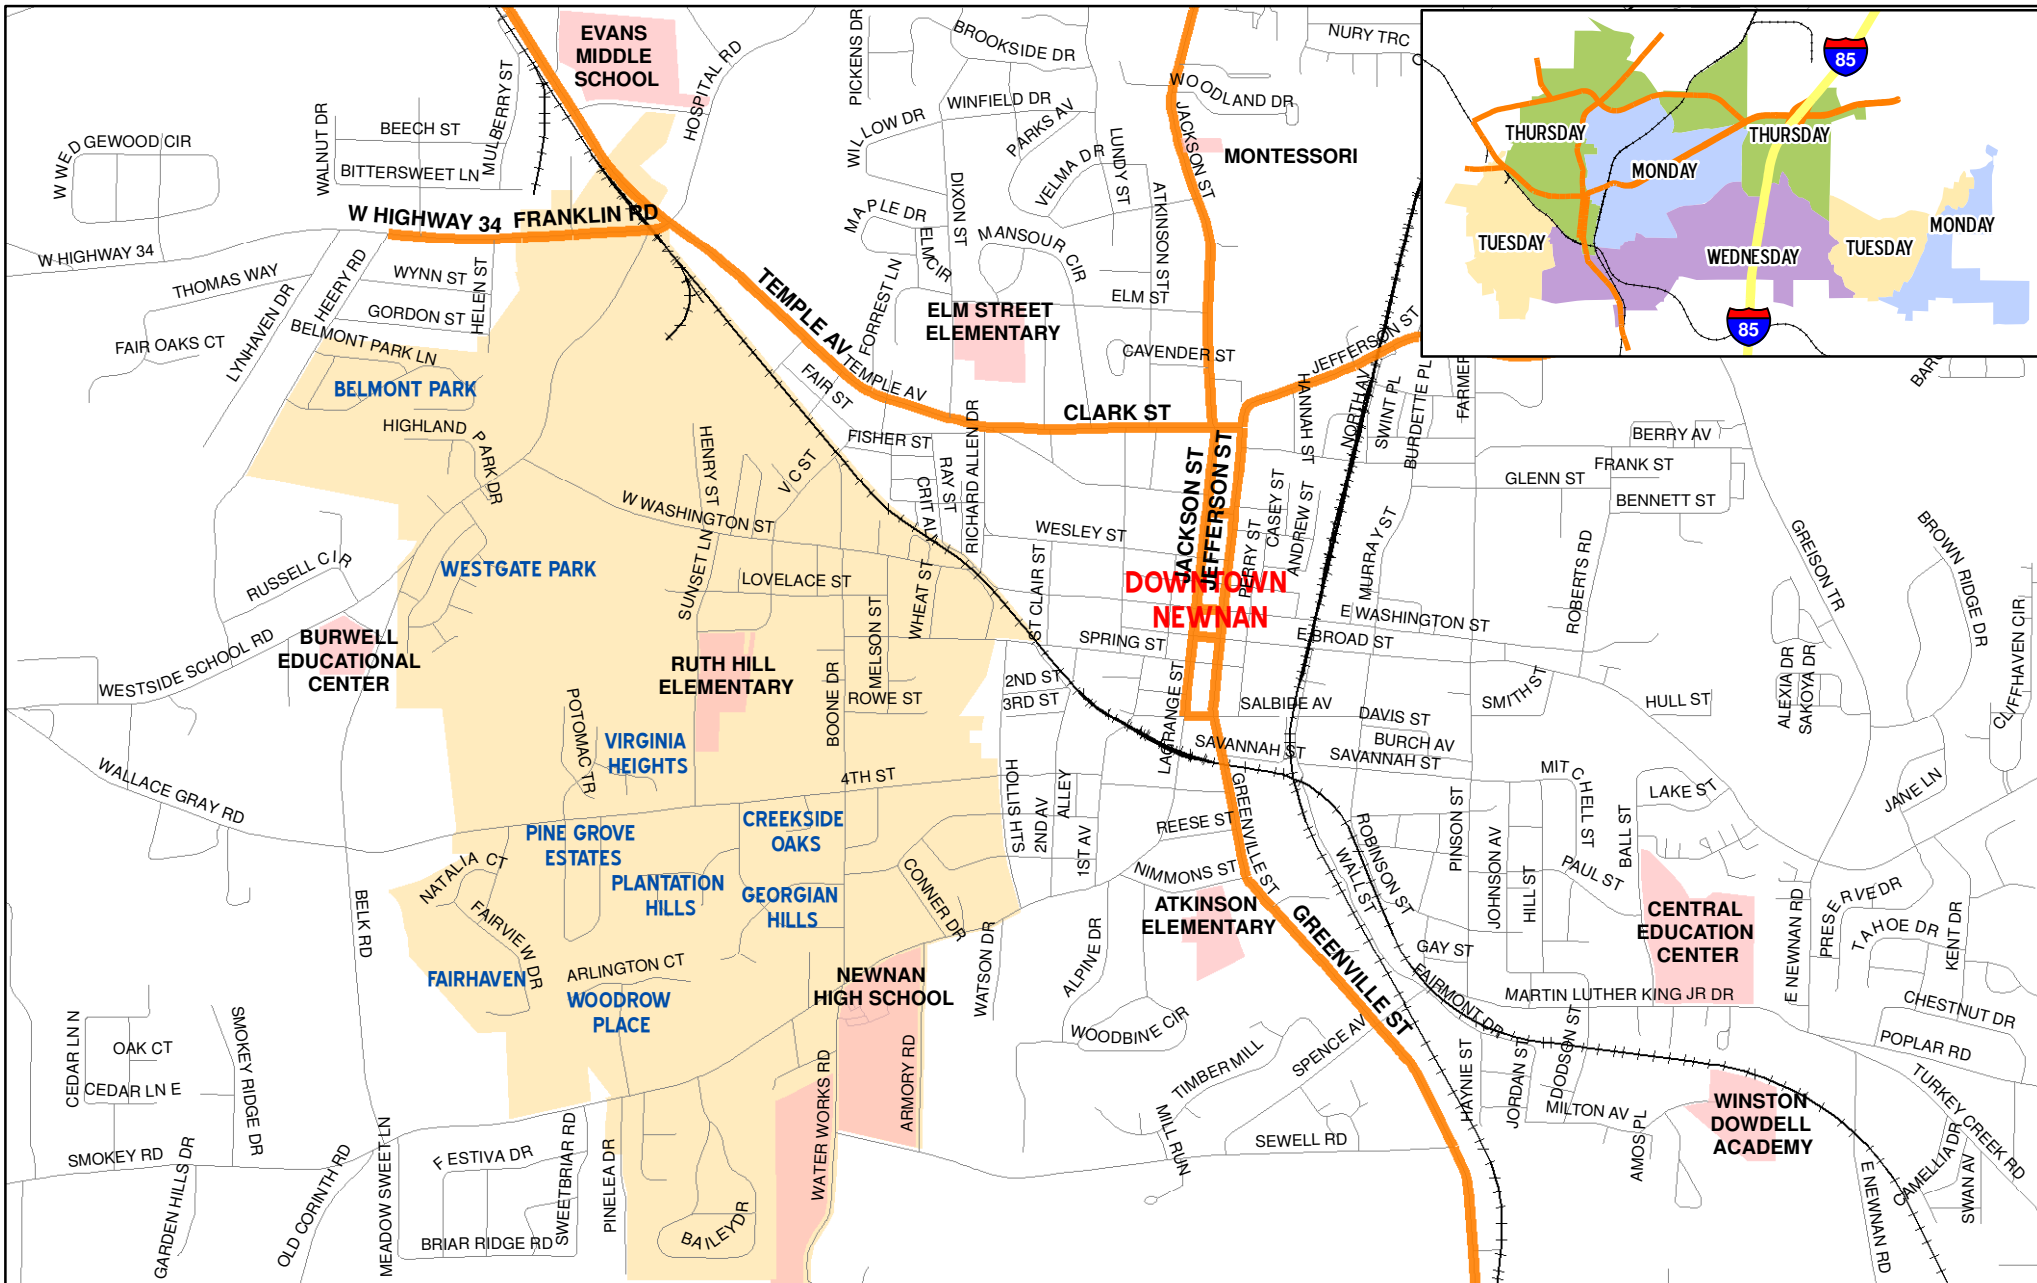

CITY OF NEWNAN

Sanitation Service Days
TUESDAY PICK-UP

WASTE INDUSTRIES
6905 ROOSEVELT HWY
FAIRBURN, GA 30213
P: 770-474-9273

www.wasteindustries.com

NORTH
1:24,000

1 inch = 2,000 feet

SERVICE AREAS

Monday Pick-up

Wednesday Pick-up

Tuesday Pick-up

Thursday Pick-up

Interstate

Major Roads

Local Roads

Railroads

Schools