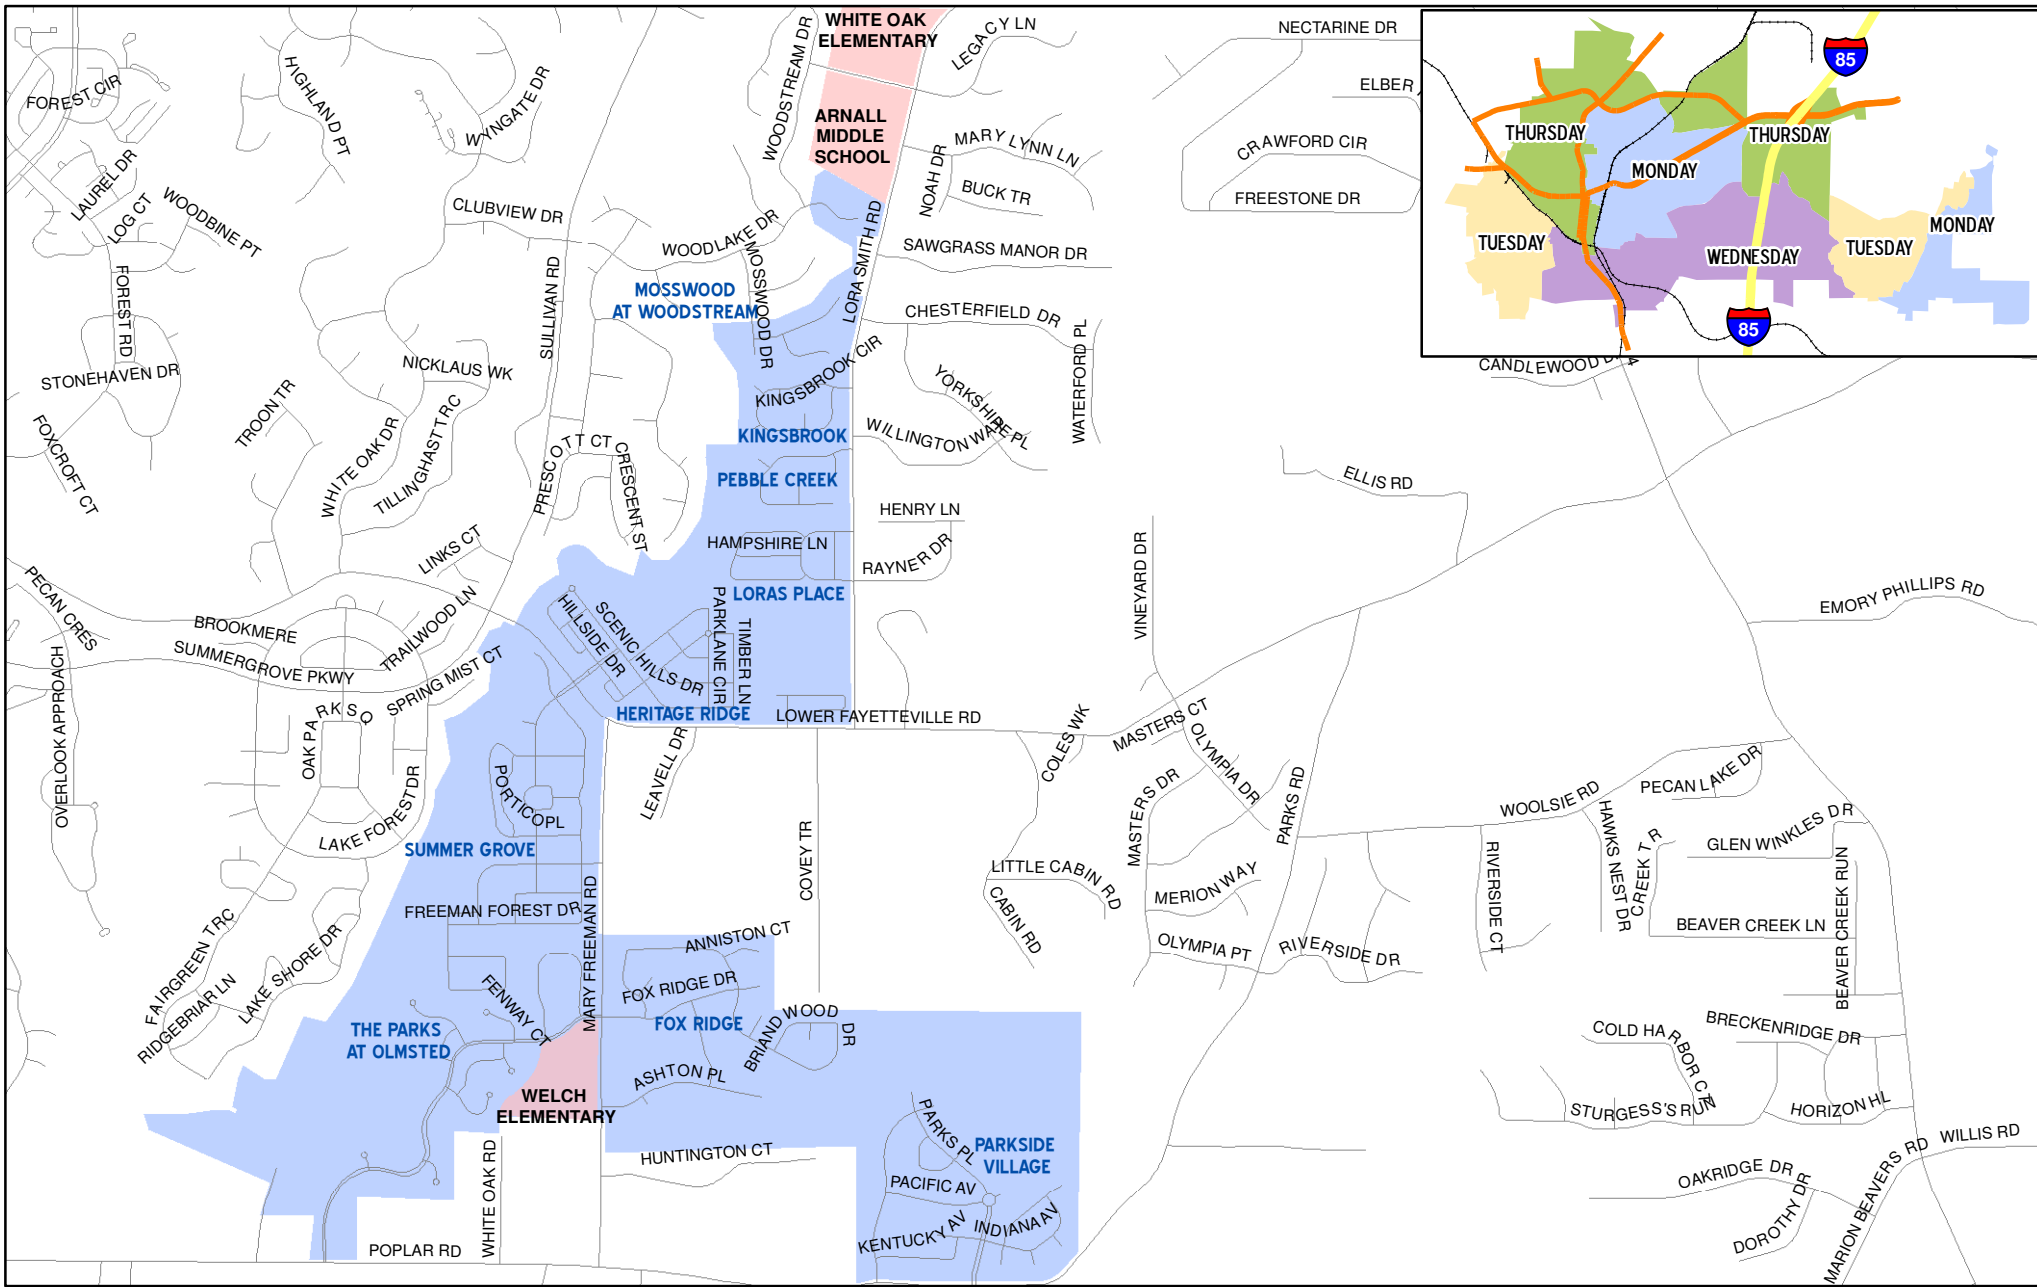

- Interstate
- Major Roads
- Local Roads
- Railroads
- Schools

CITY OF NEWNAN

Sanitation Service Days MONDAY PICK-UP

WASTE INDUSTRIES
6905 ROOSEVELT HWY
FAIRBURN, GA 30213
P: 770-474-9273

www.wasteindustries.com

NORTH
1:24,000

1 inch = 2,000 feet

SERVICE AREAS

- Monday Pick-up
- Wednesday Pick-up
- Tuesday Pick-up
- Thursday Pick-up

- Interstate
- Major Roads
- Local Roads
- Railroads
- Schools

CITY OF NEWNAN

Sanitation Service Days MONDAY PICK-UP

CITY OF NEWNAN

Sanitation Service Days
WEDNESDAY PICK-UP

WASTE INDUSTRIES
6905 ROOSEVELT HWY
FAIRBURN, GA 30213
P: 770-474-9273

www.wasteindustries.com

NORTH
1:28,000

1 inch = 2,333 feet

SERVICE AREAS

- Monday Pick-up
- Wednesday Pick-up
- Tuesday Pick-up
- Thursday Pick-up

- Interstate
- Major Roads
- Local Roads
- Railroads
- Schools

CITY OF NEWNAN

Sanitation Service Days THURSDAY PICK-UP

WASTE INDUSTRIES
6905 ROOSEVELT HWY
FAIRBURN, GA 30213
P: 770-474-9273

www.wasteindustries.com