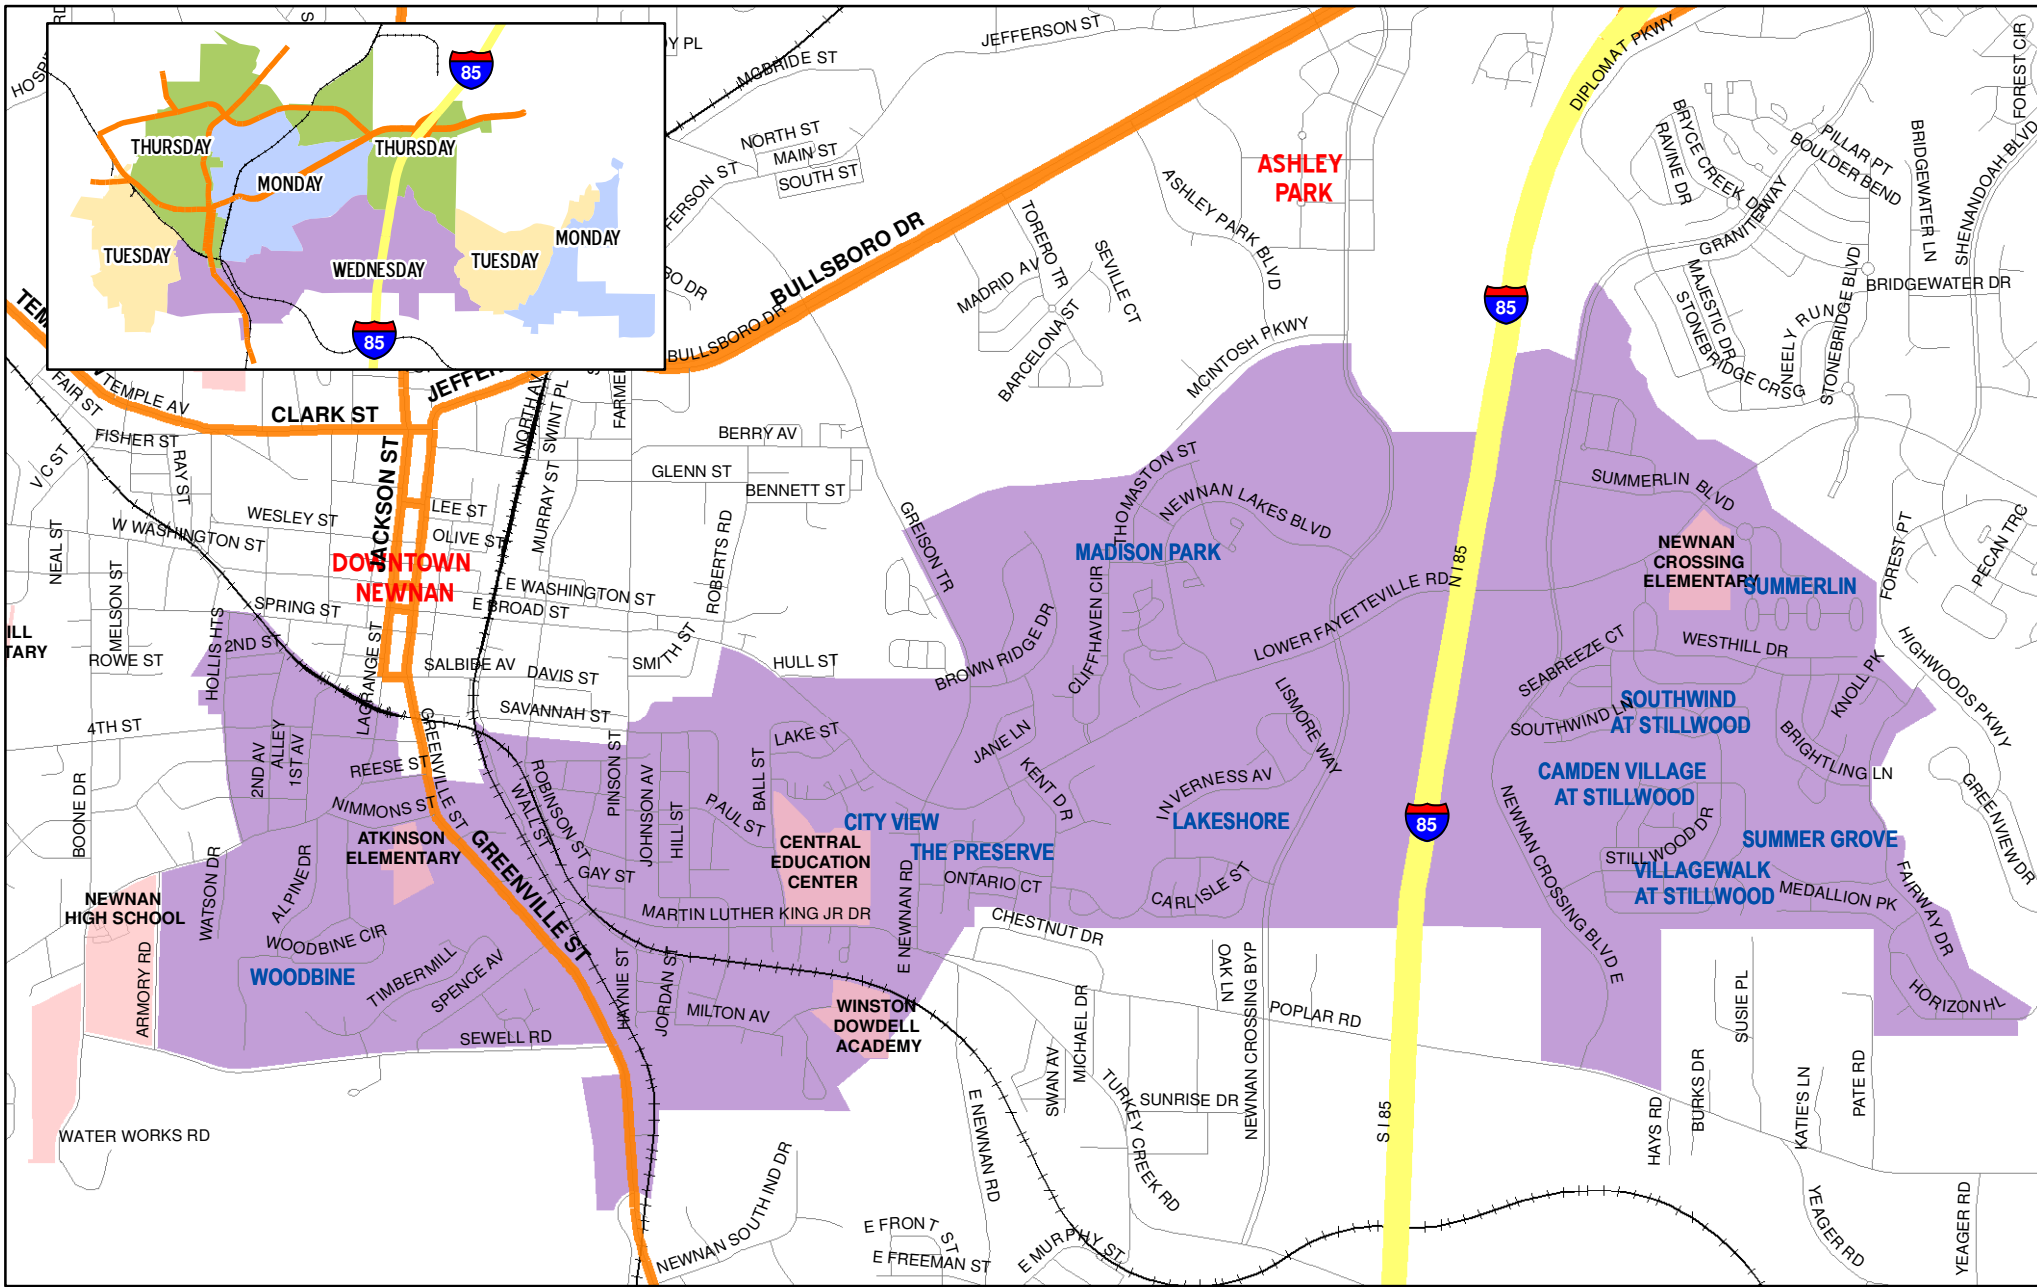

- Interstate
- Major Roads
- Local Roads
- Railroads
- Schools

CITY OF NEWNAN

Sanitation Service Days MONDAY PICK-UP

WASTE INDUSTRIES
6905 ROOSEVELT HWY
FAIRBURN, GA 30213
P: 770-474-9273

www.wasteindustries.com

WASTE INDUSTRIES
6905 ROOSEVELT HWY
FAIRBURN, GA 30213
P: 770-474-9273

www.wasteindustries.com

1 inch = 2,000 feet

SERVICE AREAS

- Monday Pick-up
- Wednesday Pick-up
- Tuesday Pick-up
- Thursday Pick-up

- Interstate
- Major Roads
- Local Roads
- Railroads
- Schools

CITY OF NEWNAN

Sanitation Service Days
WEDNESDAY PICK-UP

WASTE INDUSTRIES
6905 ROOSEVELT HWY
FAIRBURN, GA 30213
P: 770-474-9273

www.wasteindustries.com

NORTH
1:28,000

1 inch = 2,333 feet

SERVICE AREAS

- Monday Pick-up
- Wednesday Pick-up
- Tuesday Pick-up
- Thursday Pick-up

- Interstate
- Major Roads
- Local Roads
- Railroads
- Schools

CITY OF NEWNAN

Sanitation Service Days THURSDAY PICK-UP

WASTE INDUSTRIES
6905 ROOSEVELT HWY
FAIRBURN, GA 30213
P: 770-474-9273

www.wasteindustries.com