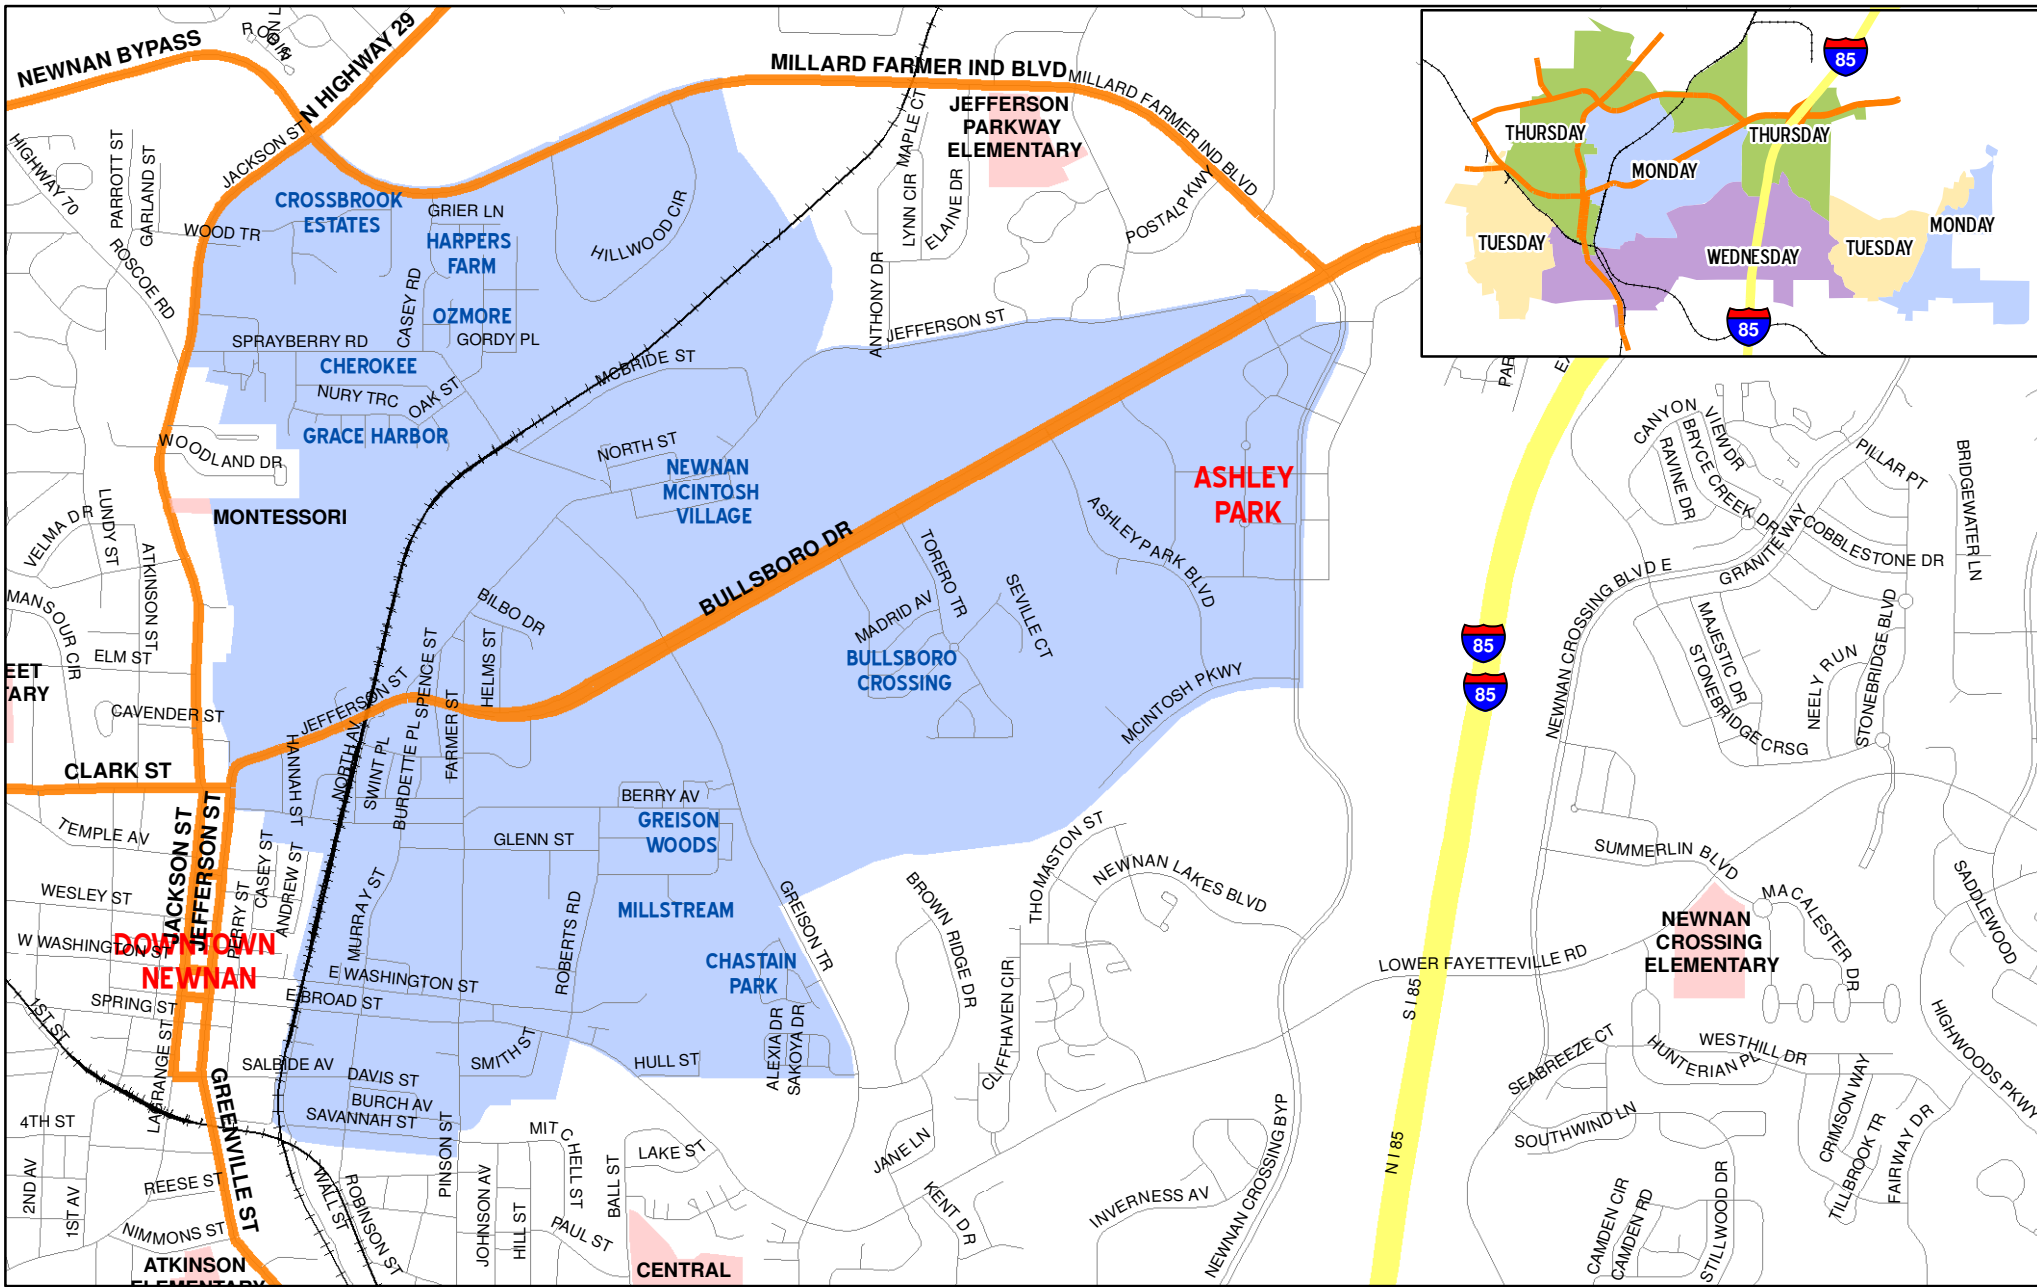

CITY OF NEWNAN | Sanitation Service Days

WASTE INDUSTRIES
 6905 ROOSEVELT HWY
 FAIRBURN, GA 30213
 P: 770-474-9273
www.wasteindustries.com

NORTH
1:48,000
 1 inch = 4,000 feet

SERVICE AREAS

- Monday Pick-up
- Wednesday Pick-up
- Tuesday Pick-up
- Thursday Pick-up

- Interstate
- Major Roads
- Local Roads
- Railroads
- Schools

CITY OF NEWNAN

Sanitation Service Days MONDAY PICK-UP

WASTE INDUSTRIES
6905 ROOSEVELT HWY
FAIRBURN, GA 30213
P: 770-474-9273

www.wasteindustries.com

CITY OF NEWNAN

Sanitation Service Days
WEDNESDAY PICK-UP

WASTE INDUSTRIES
6905 ROOSEVELT HWY
FAIRBURN, GA 30213
P: 770-474-9273

www.wasteindustries.com

NORTH
1:28,000

1 inch = 2,333 feet

SERVICE AREAS

- Monday Pick-up
- Wednesday Pick-up
- Tuesday Pick-up
- Thursday Pick-up

- Interstate
- Major Roads
- Local Roads
- Railroads
- Schools

CITY OF NEWNAN

Sanitation Service Days THURSDAY PICK-UP

WASTE INDUSTRIES
6905 ROOSEVELT HWY
FAIRBURN, GA 30213
P: 770-474-9273

www.wasteindustries.com