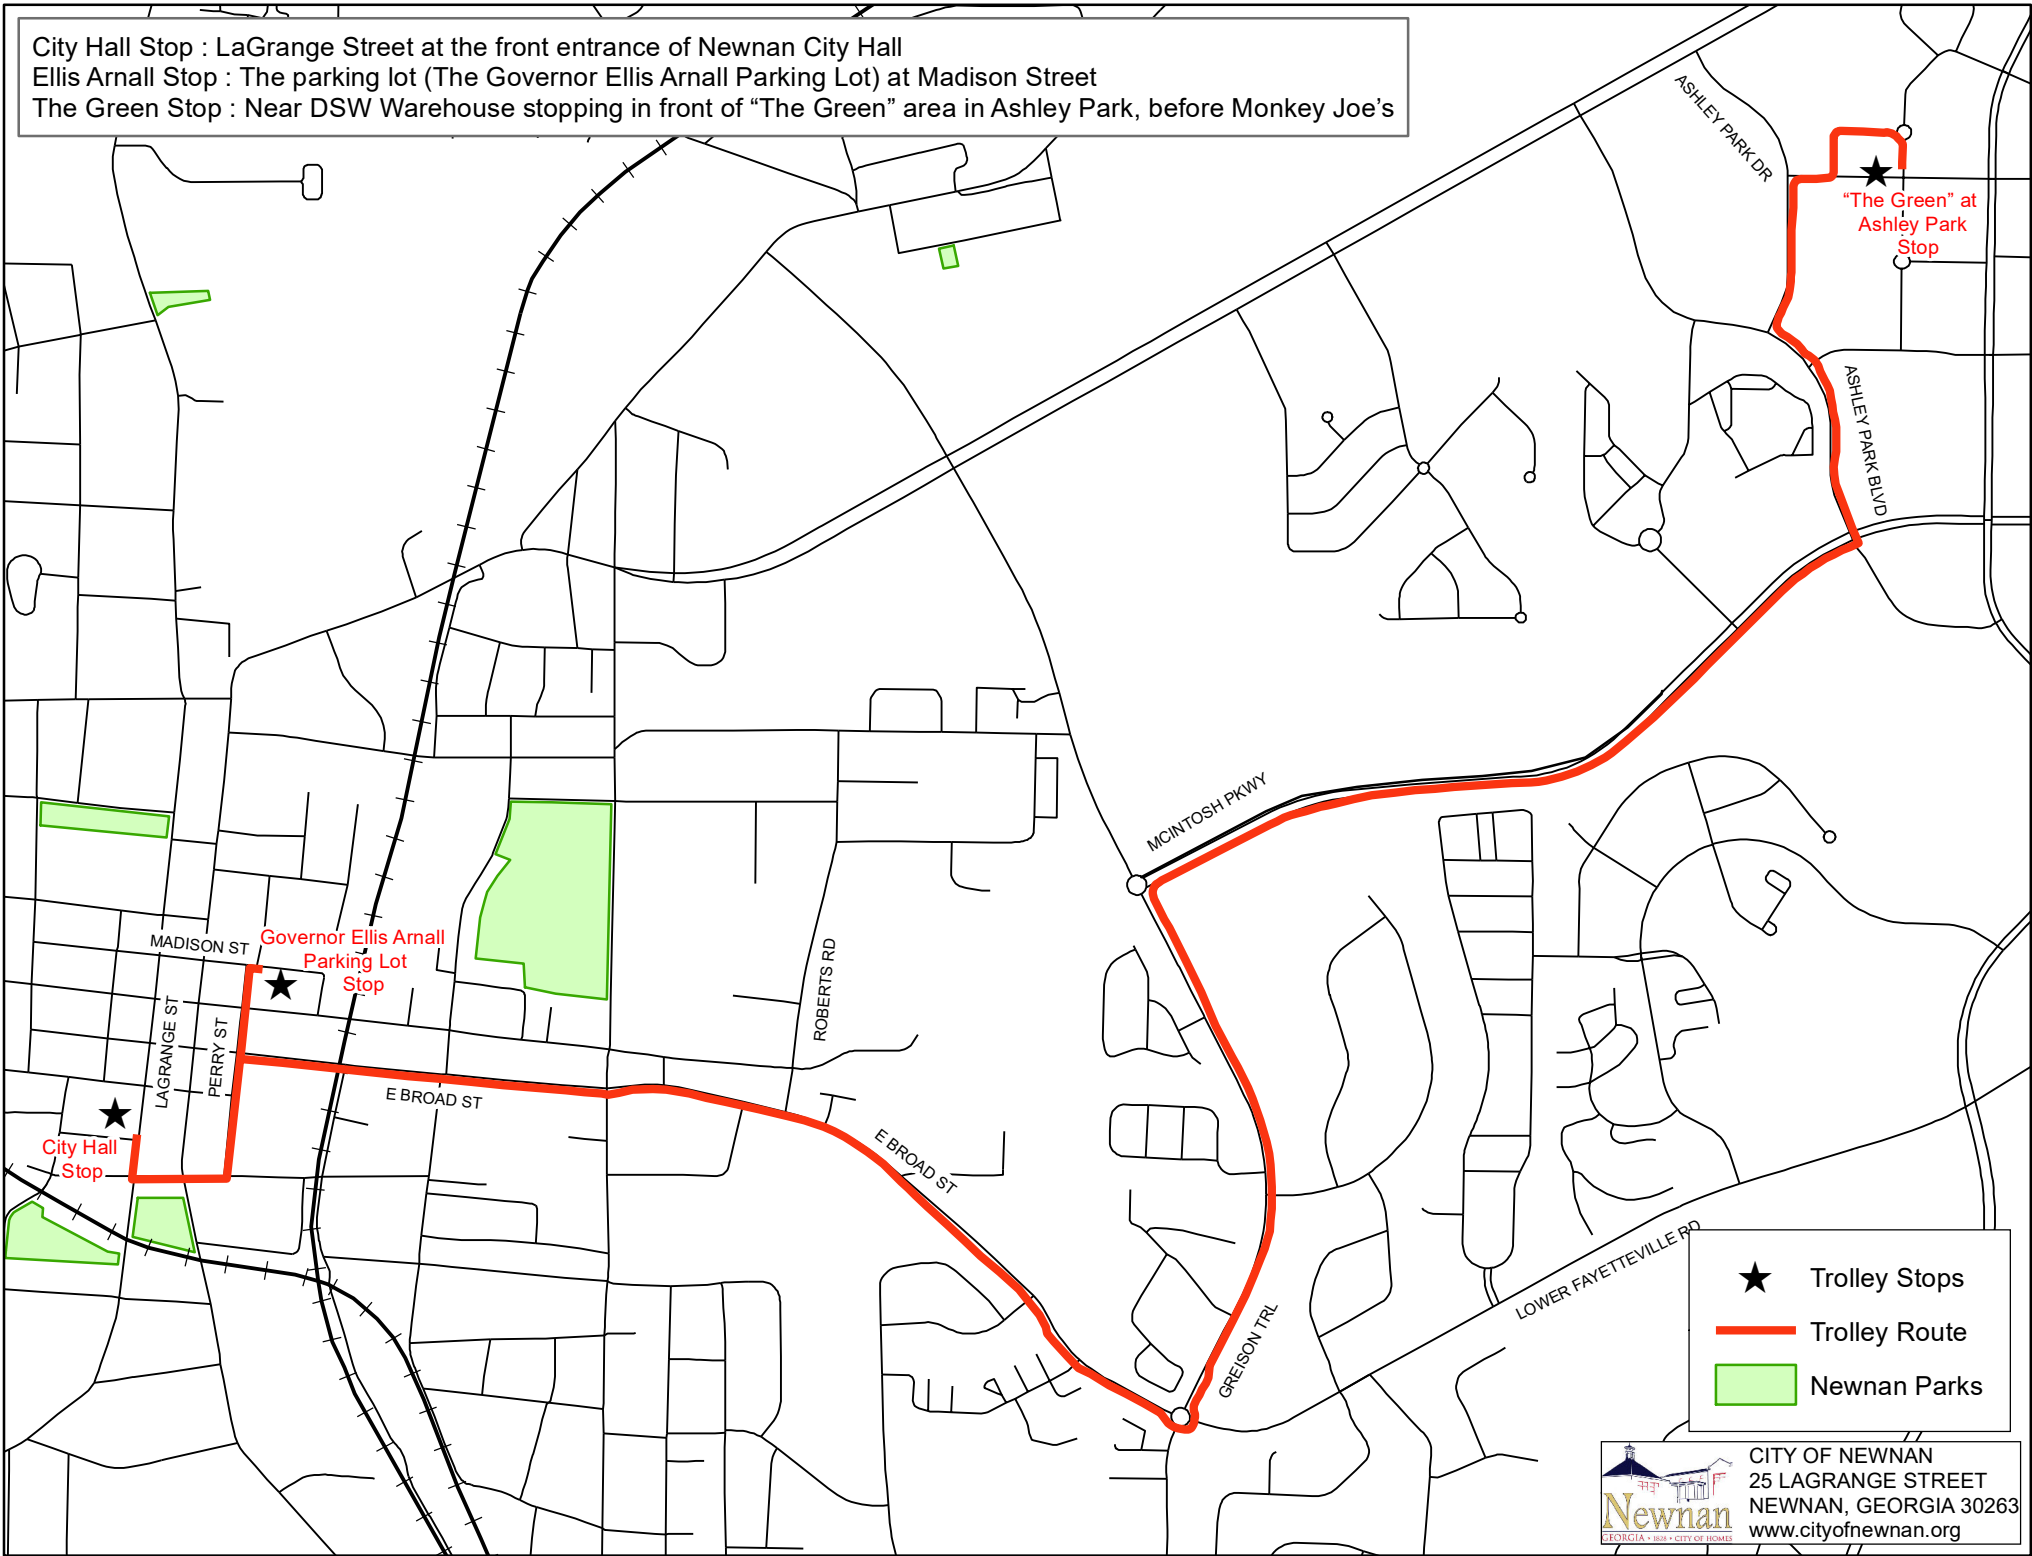

City Hall Stop : LaGrange Street at the front entrance of Newnan City Hall
 Ellis Arnall Stop : The parking lot (The Governor Ellis Arnall Parking Lot) at Madison Street
 The Green Stop : Near DSW Warehouse stopping in front of "The Green" area in Ashley Park, before Monkey Joe's

- ★ Trolley Stops
- Trolley Route
- Newnan Parks